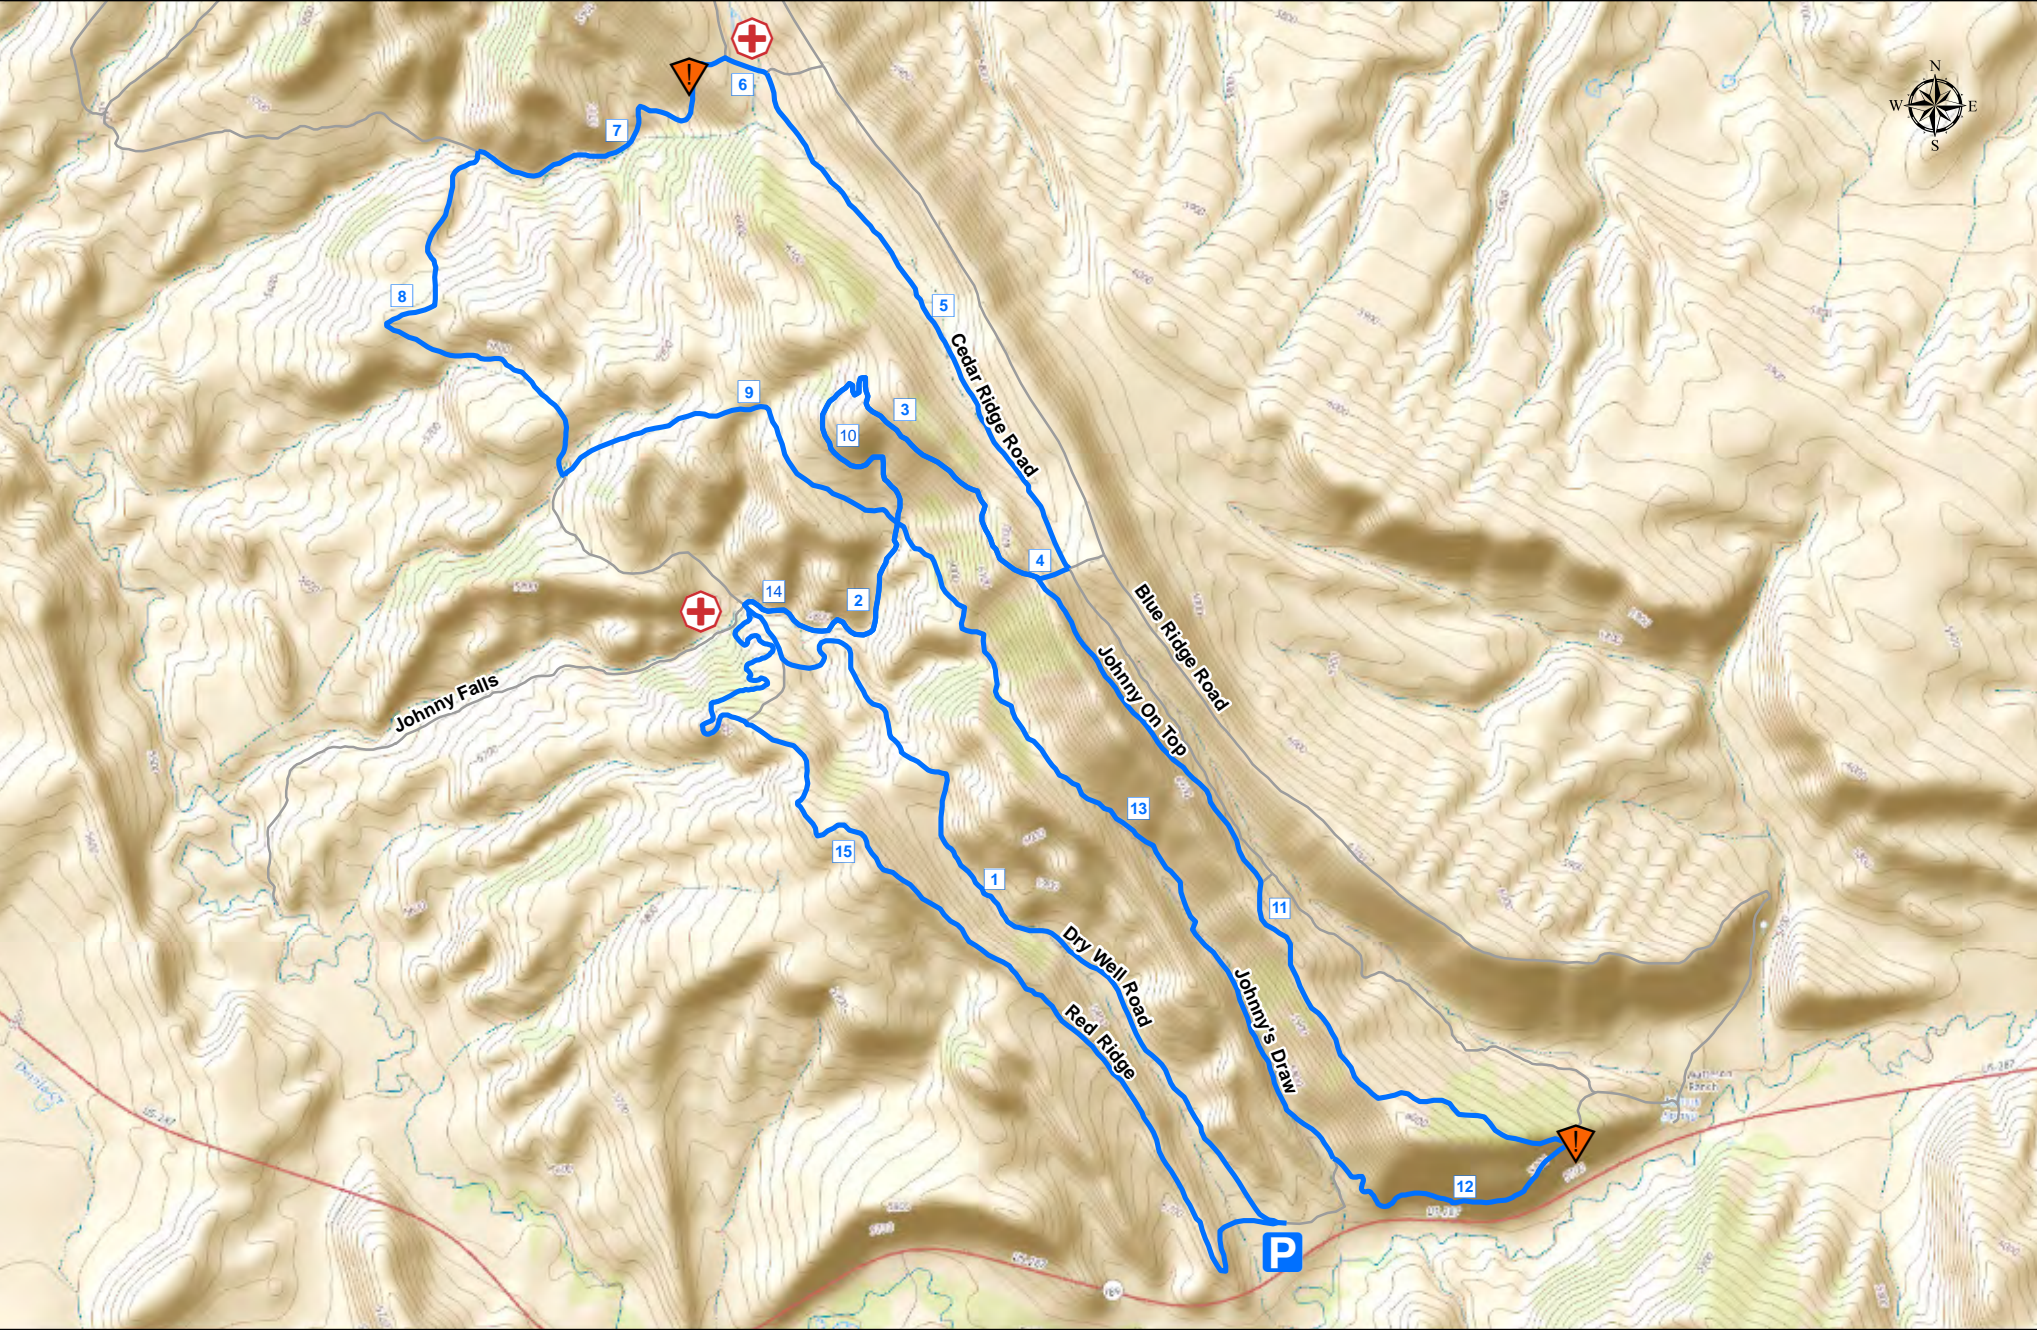

Jurassic Classic Race: Intermediate Course

Length: 15 Miles

- Aid Station
- Main Parking Lot
- Intermediate Course
- Caution
- Johnny Behind the Rocks Trails
- Course Order