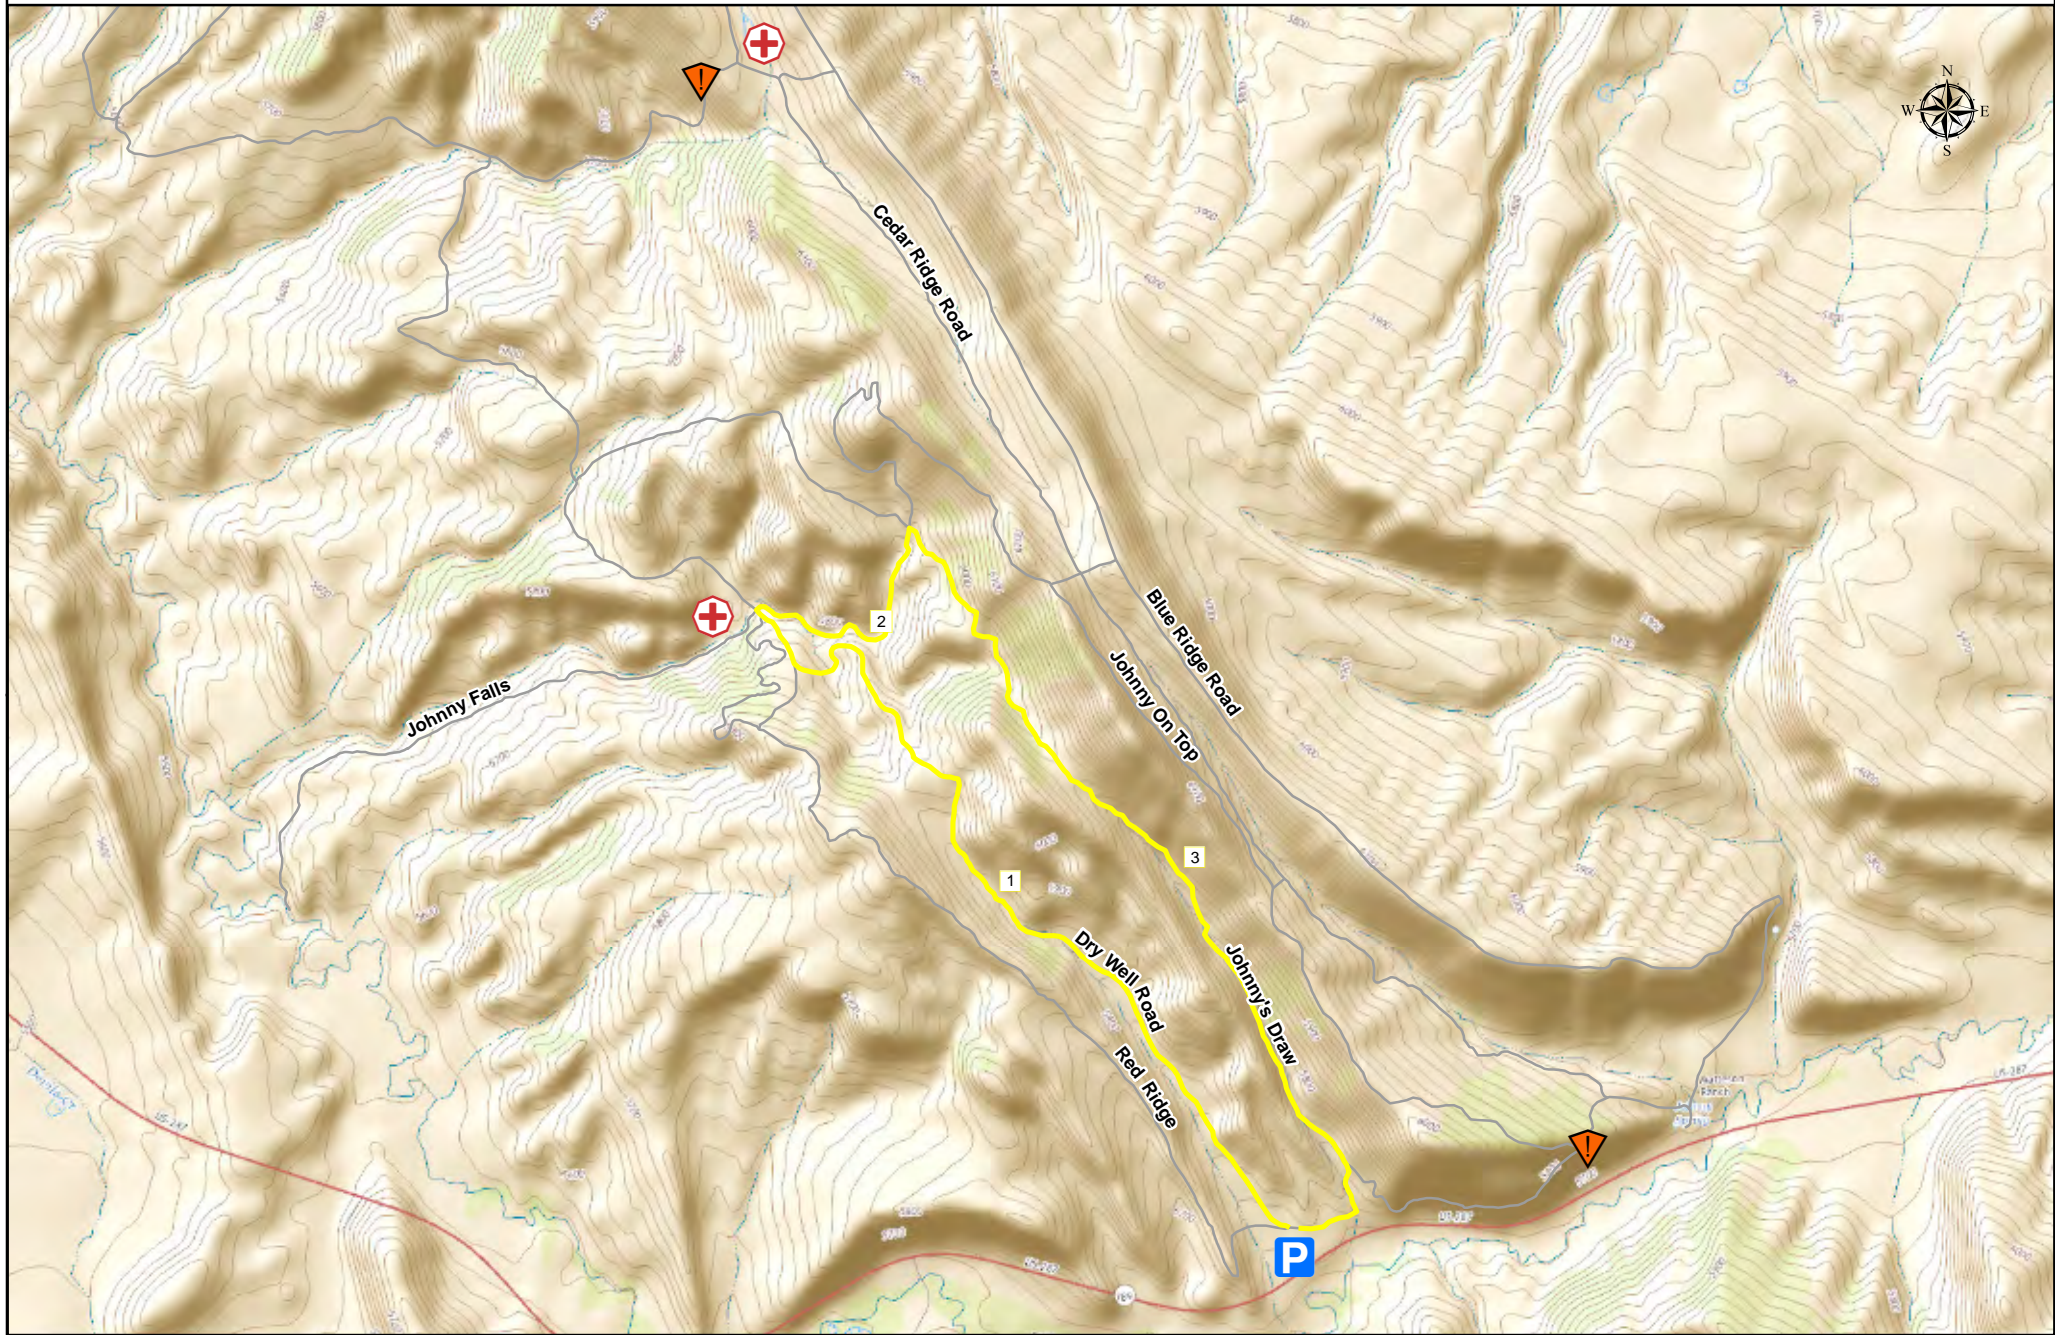

Jurassic Classic Race: Beginner Course

Length: 4 Miles

Aid Station

Main Parking Lot

Beginner Course

Caution

Johnny Behind the Rocks Trails

Course Order