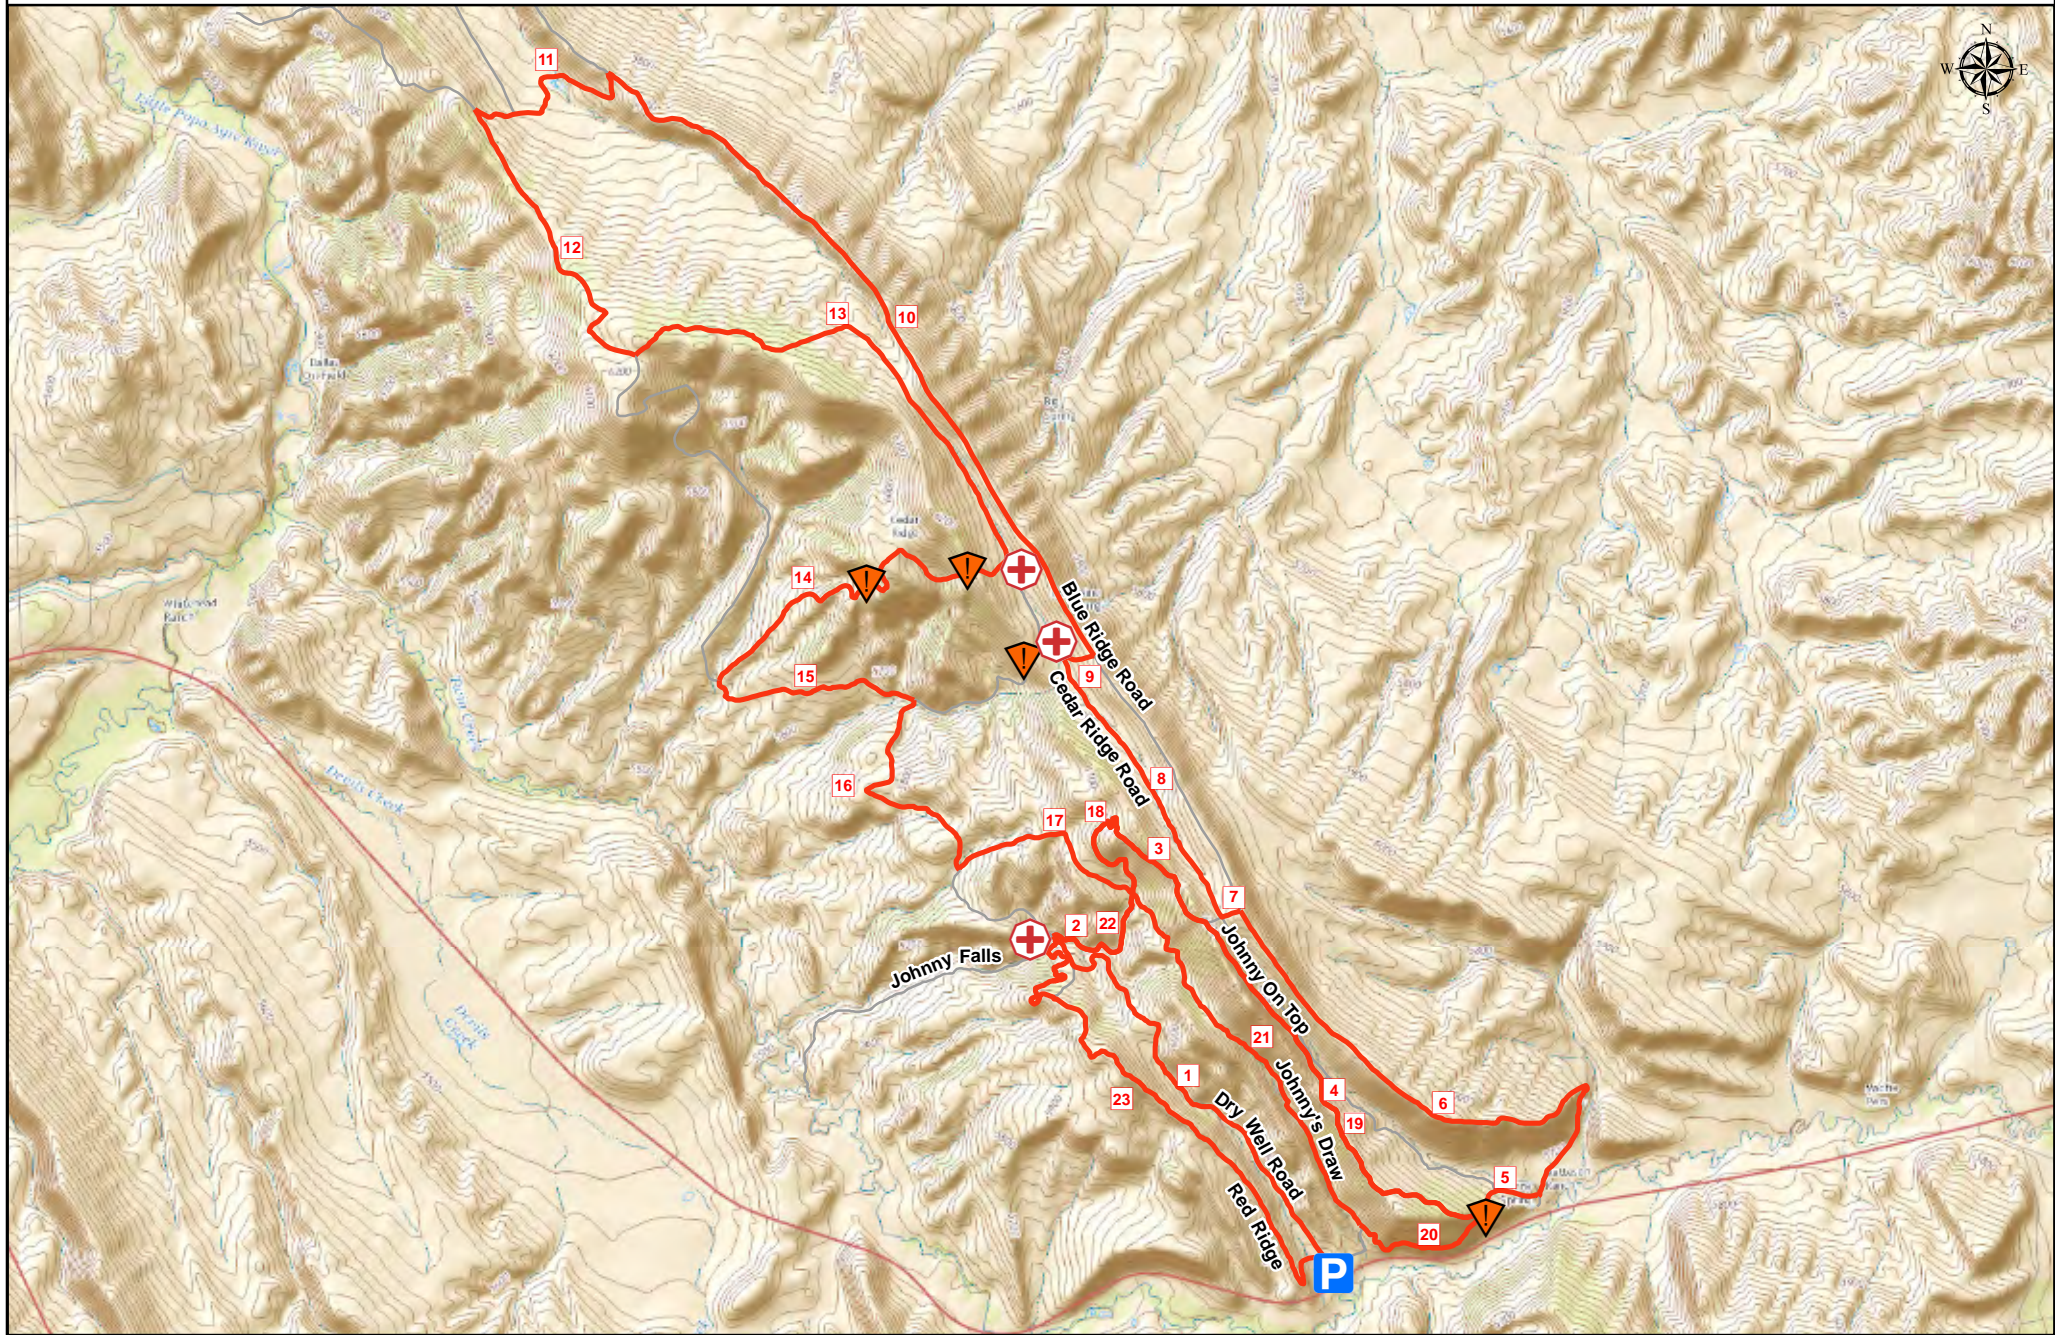

Jurassic Classic Race: Advanced Course

Length: 28 Miles

Aid Station

Main Parking Lot

Advanced Course

Caution

Johnny Behind the Rocks Trails

Course Order

0 0.5 1 2 Miles